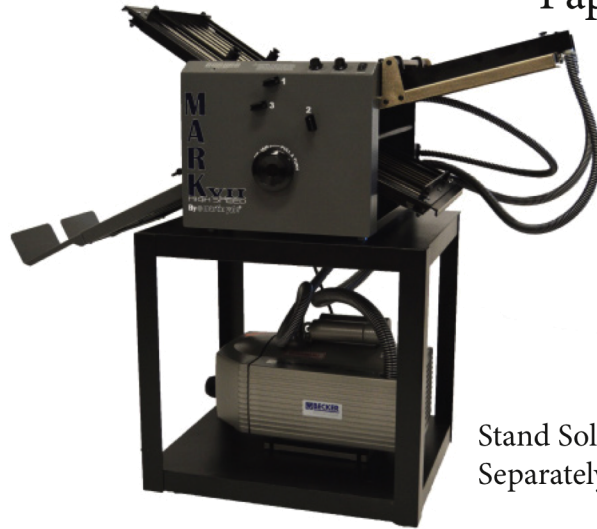

Martin Yale® Mark VII Airfeed Paper Folders

Stand Sold Separately

Feed Table Capacity: 300
Folds 3.5" x 4.25" to 14" x 20"
Paper Weights
16# Bond to 80# Index
60 gsm to 147 gsm

Mark VII AirFeed

- High speed folding machines capable of up to 35,000 sheets per hour
- Manual paper guide and skew adjustment
- Removable cartridge allow for perf and or score
- LED counter
- Handles both laser and copier paper
- Ideal for: print shops

Fold Types: **1** **2** **3** **4** **5** **6** **7**

Martin Yale® Model #		Mark VII AF
Benchmark Speed	sheets/hr	up to 35,000
Standard paper size	inch cm	3.5 x 4.25 to 14 x 20 A3, A4, A5
Paper Weight		60 gsm to 147 gsm 16# Bond to 80# Index
Manual Paper Feed	up to sheets	N/A
Feed Tray Capacity	up to sheets	300
Power	volts	115
Dimensions	W x D x H approx. inch cm	25 x 22.2 x 17.8 64 x 56 x 45
Weight	approx. ounces/lbs.	238 lbs.